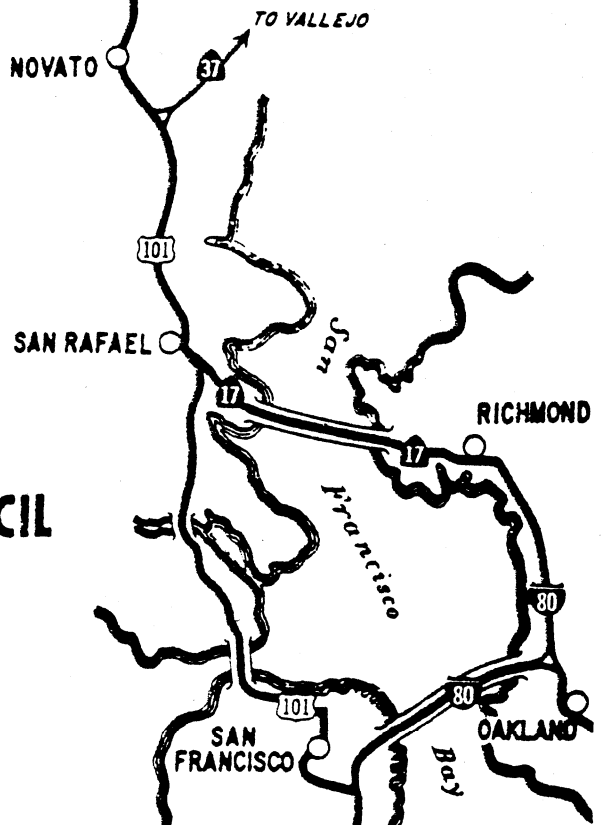

SAN FRANCISCO BAY AREA COUNCIL
BOY SCOUTS OF AMERICA

PREPARED BY
CALIFORNIA STATE
AUTOMOBILE ASSOCIATION