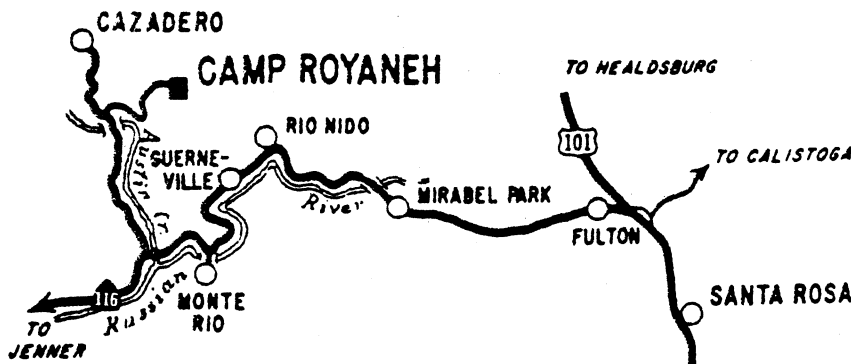

CAMP ROYANEH

Located about 10 miles NW of Guerneville. Take River Road (Russian River Resort exit), north of Santa Rosa on Hwy 101, through Guerneville, Monte Rio to Cazadero. Hwy (approx. 22 miles), In Guerneville, River Road becomes Hwy 116. Turn right on Cazadero Hwy, go north approx. 4 mi. to camp sign, turn right to entrance to camp. Follow this paved/dirt road approx. 1 ¼ mi. to center of camp.